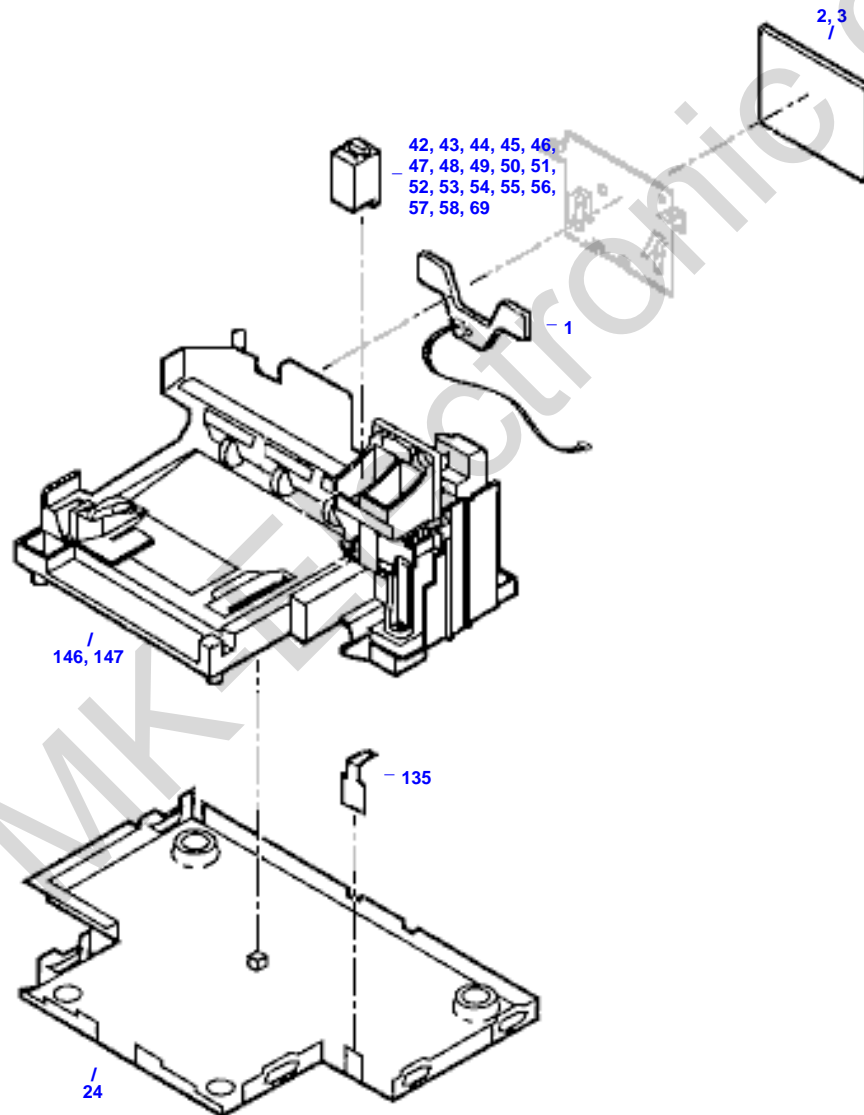

Internal Components and Base