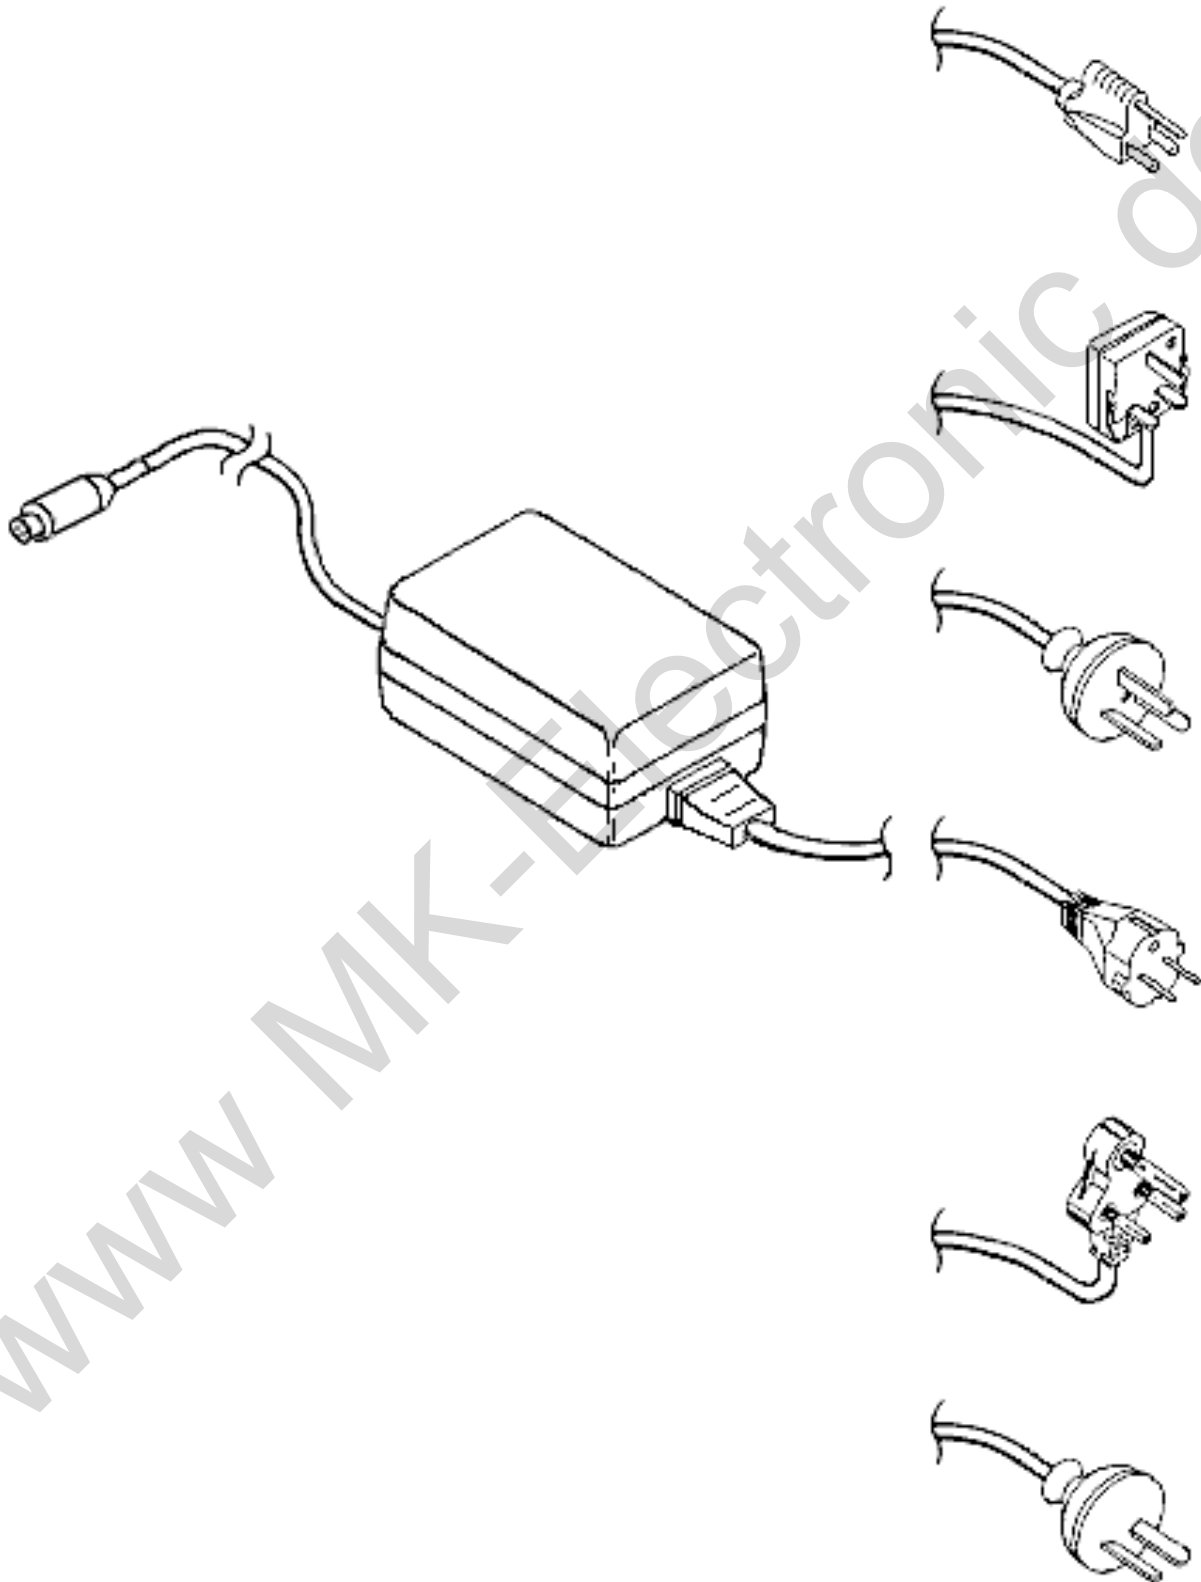

Power Modules