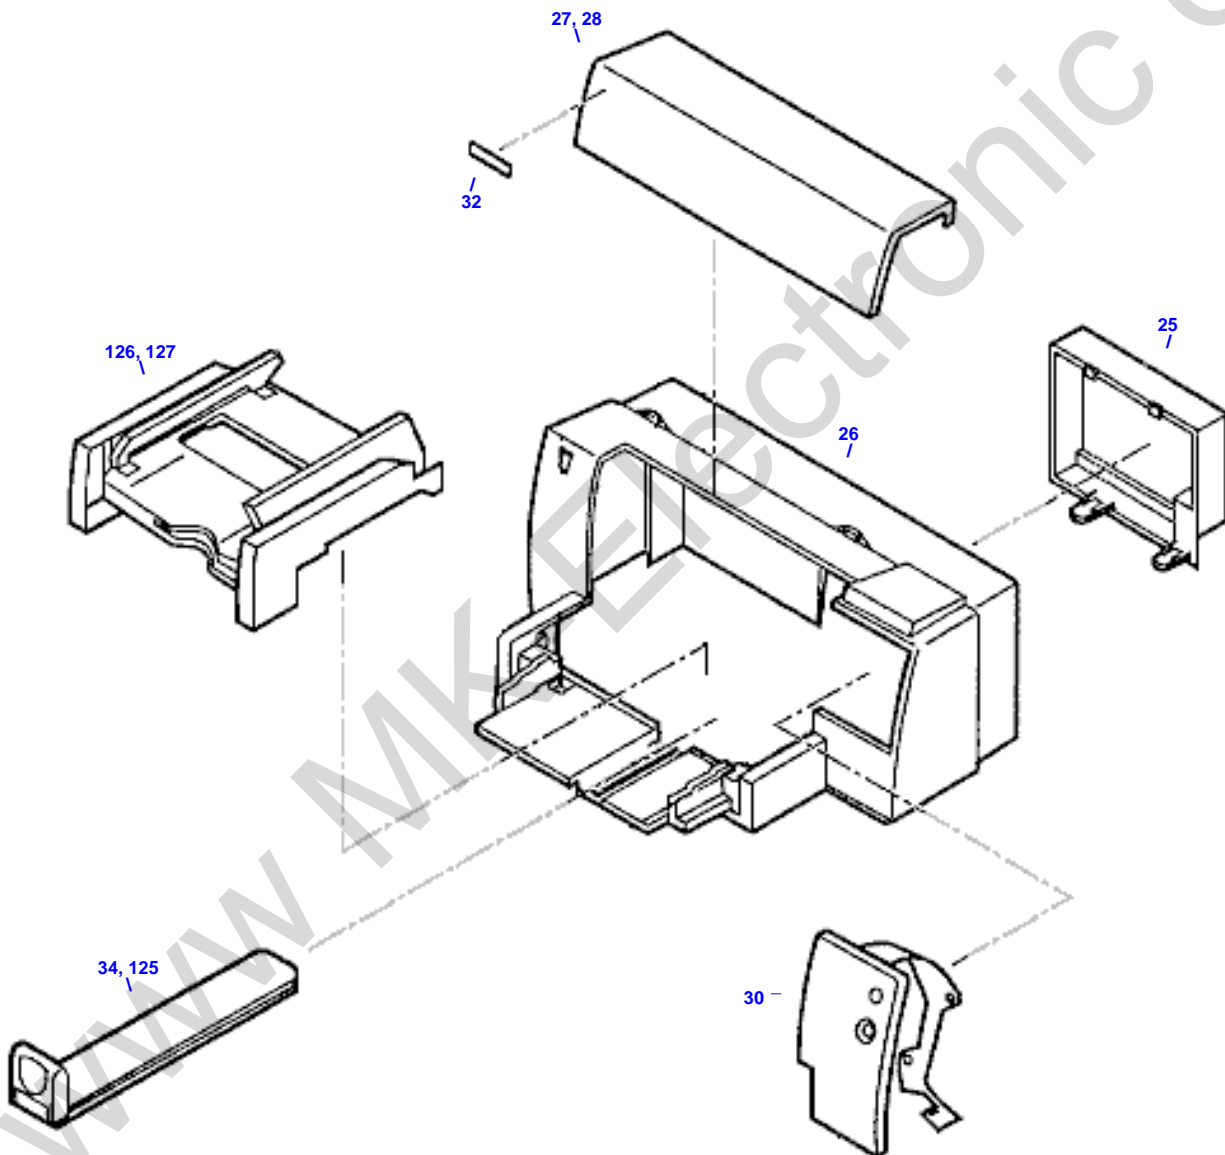

External Case Parts